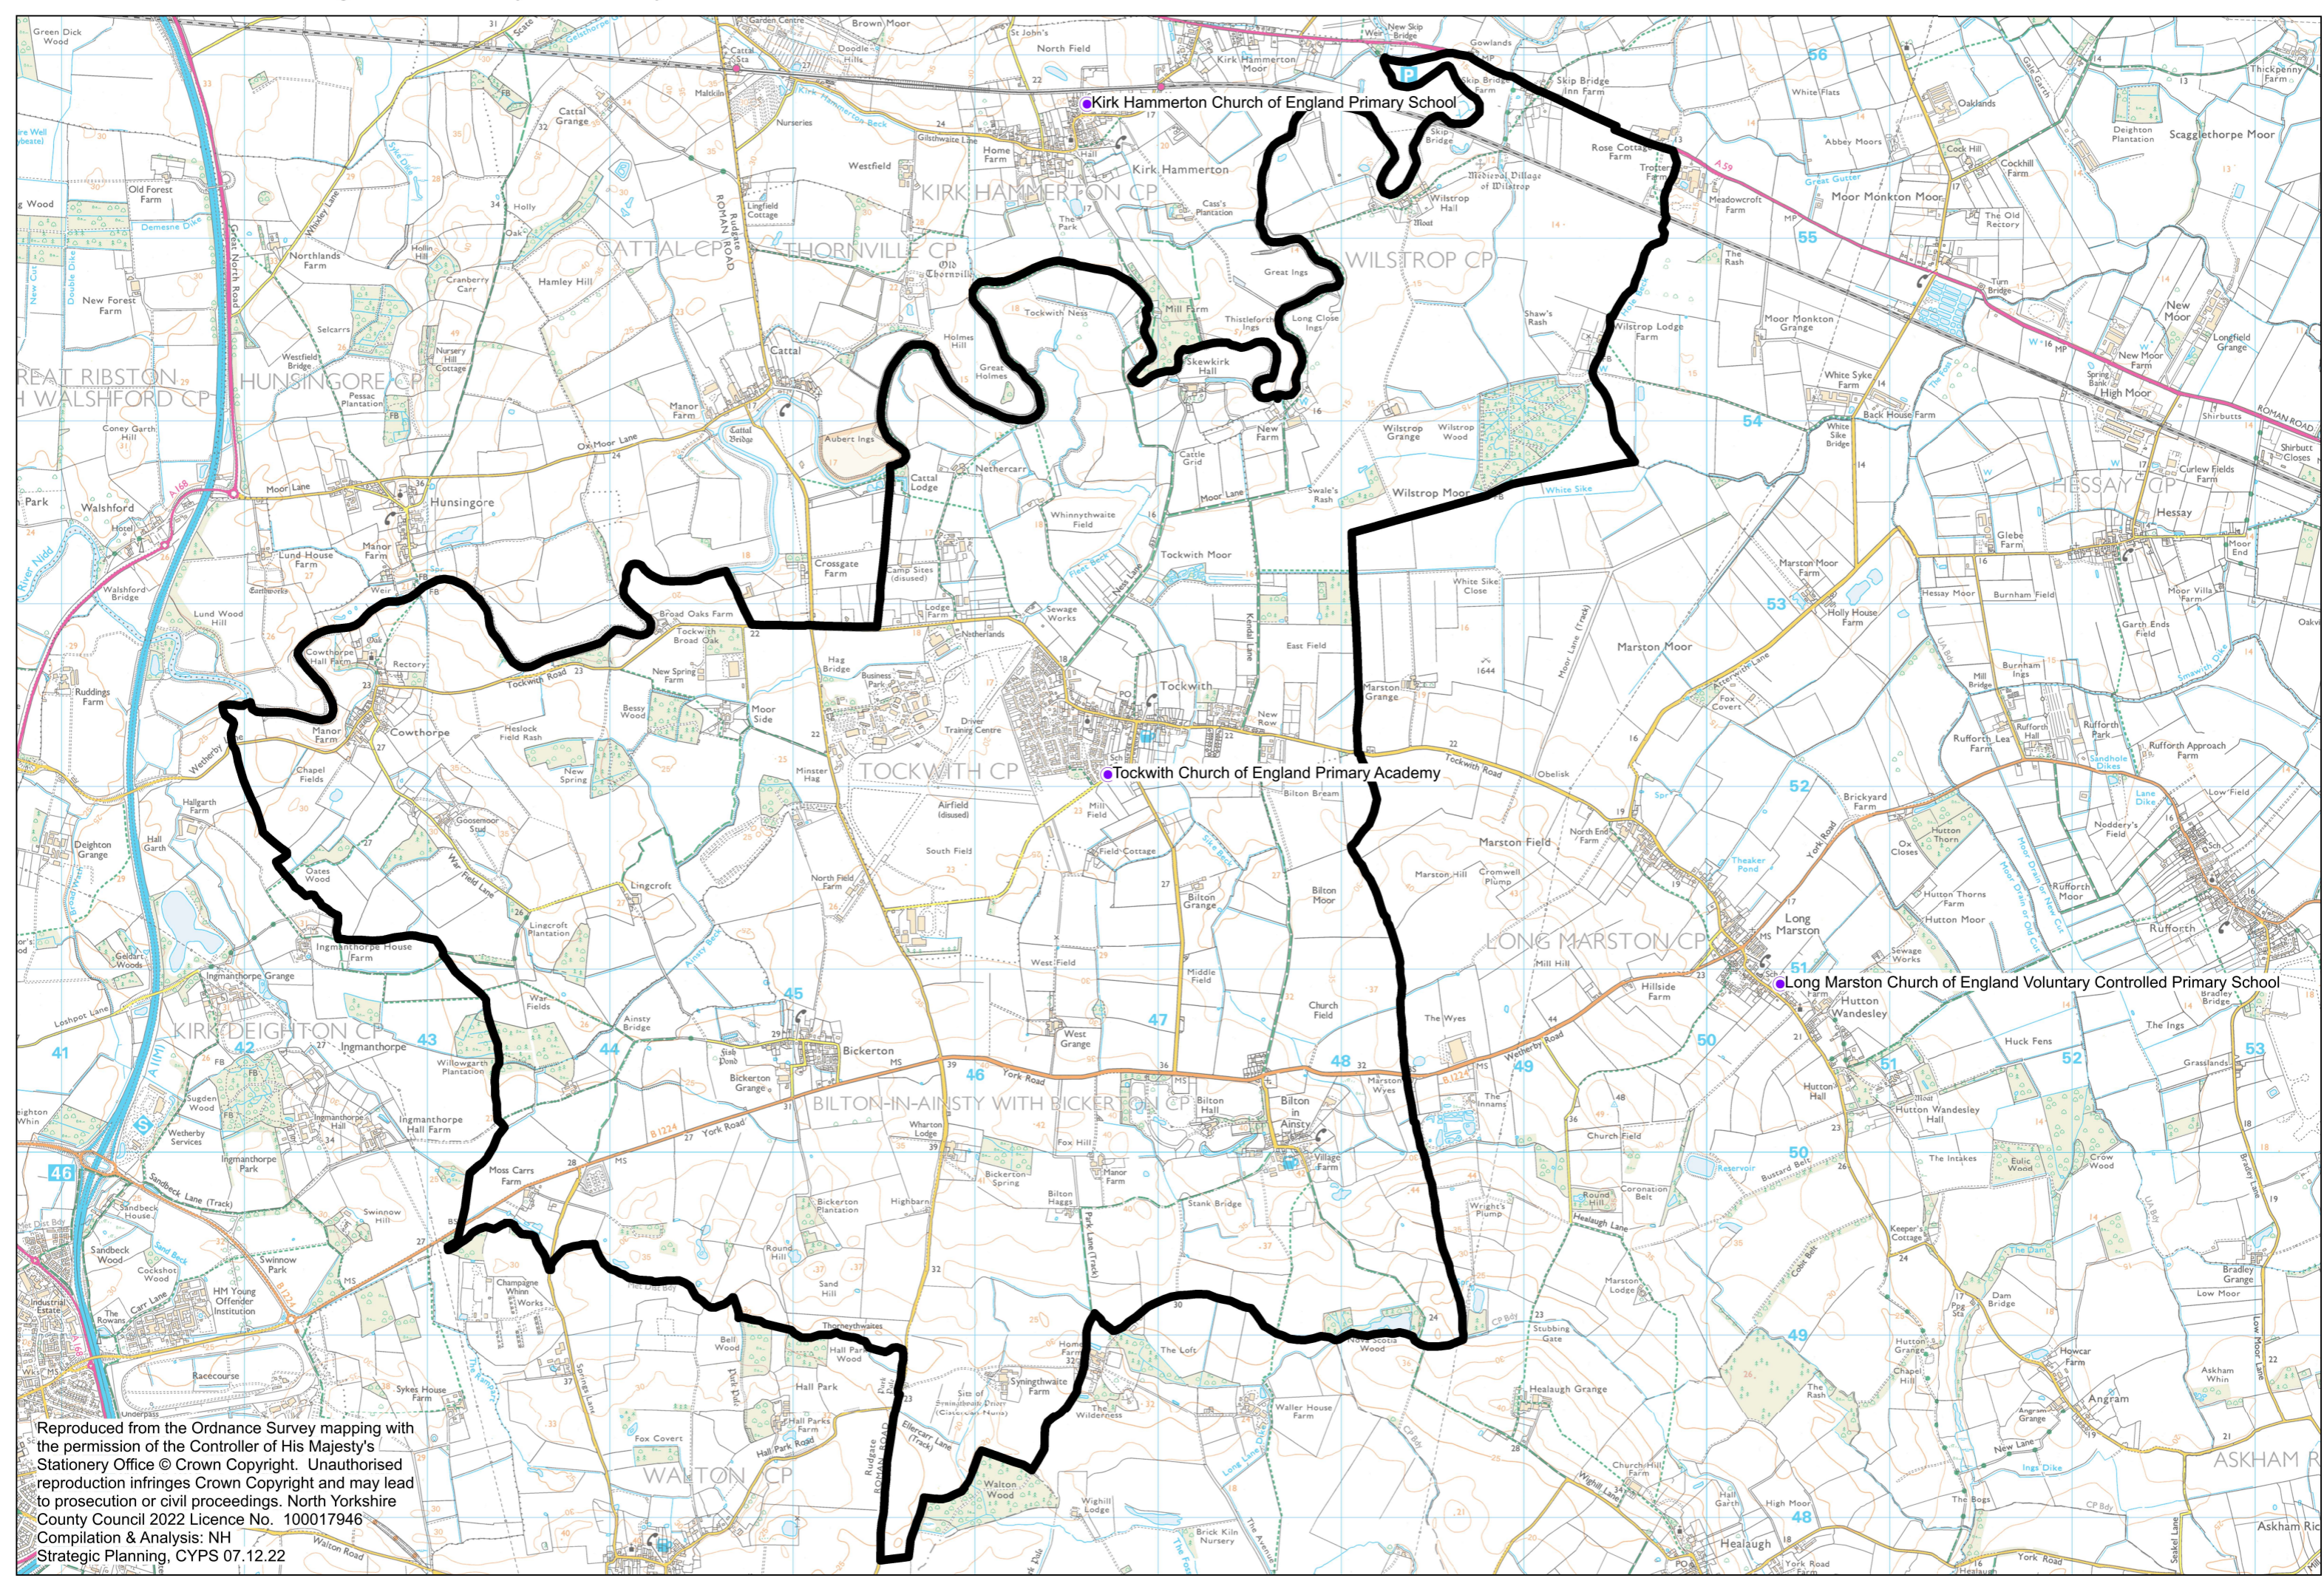

Tockwith Church of England Primary Academy Catchment area

Reproduced from the Ordnance Survey mapping with the permission of the Controller of His Majesty's Stationery Office © Crown Copyright. Unauthorised reproduction infringes Crown Copyright and may lead to prosecution or civil proceedings. North Yorkshire County Council 2022 Licence No. 100017946
Compilation & Analysis: NH
Strategic Planning, CYPS 07.12.22